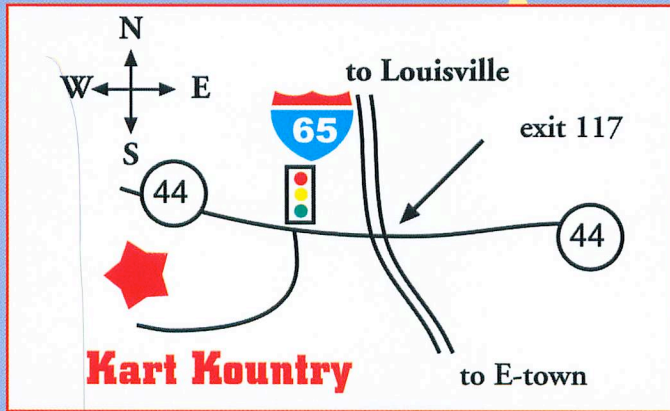

# Kart Kountry

Go Kart Track & Family  
Entertainment Center  
(502) 543-9588

Shepherdsville, KY

- 15 miles south of Louisville •
- I-65 Exit 117 West, left at first light

Paroquet Springs Drive, Shepherdsville, KY 40165  
[www.gokartkountry.com](http://www.gokartkountry.com)

**Karts  
for  
All  
Ages!**

**Kart Kountry**  
**Family Entertainment Center**  
**(502) 543-9588**  
**[www.gokartkountry.com](http://www.gokartkountry.com)**

**Largest and longest Go-Kart Track in  
the US, The track is over 1.5 miles long!**