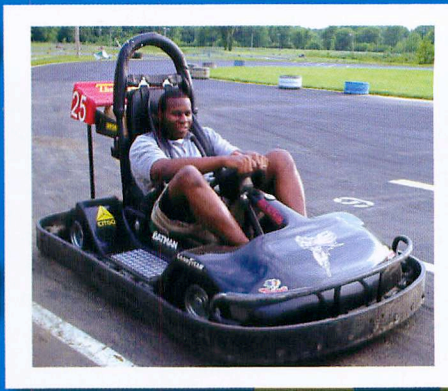

# Kart Kountry

Go Kart Track & Family  
Entertainment Center  
(502) 543-9588

Shepherdsville, KY

- 15 miles south of Louisville •
- I-65 Exit 117 West, left at first light

Paroquet Springs Drive, Shepherdsville, KY 40165  
[www.gokartkountry.com](http://www.gokartkountry.com)

**Karts  
for  
All  
Ages!**

**Kart Kountry**  
**Family Entertainment Center**  
**(502) 543-9588**  
**[www.gokartkountry.com](http://www.gokartkountry.com)**

**Largest and longest Go-Kart Track in  
the US, The track is over 1.5 miles long!**