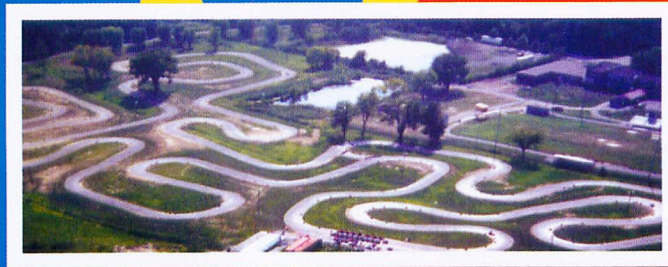

# Kart Kountry

Go Kart Track & Family  
Entertainment Center  
(502) 543-9588

Shepherdsville, KY

- 15 miles south of Louisville •
- I-65 Exit 117 West, left at first light

Paroquet Springs Drive, Shepherdsville, KY 40165  
[www.gokartkountry.com](http://www.gokartkountry.com)

**Karts  
for  
All  
Ages!**

**Kart Kountry**  
**Family Entertainment Center**  
**(502) 543-9588**  
**[www.gokartkountry.com](http://www.gokartkountry.com)**

**Largest and longest Go-Kart Track in  
the US, The track is over 1.5 miles long!**