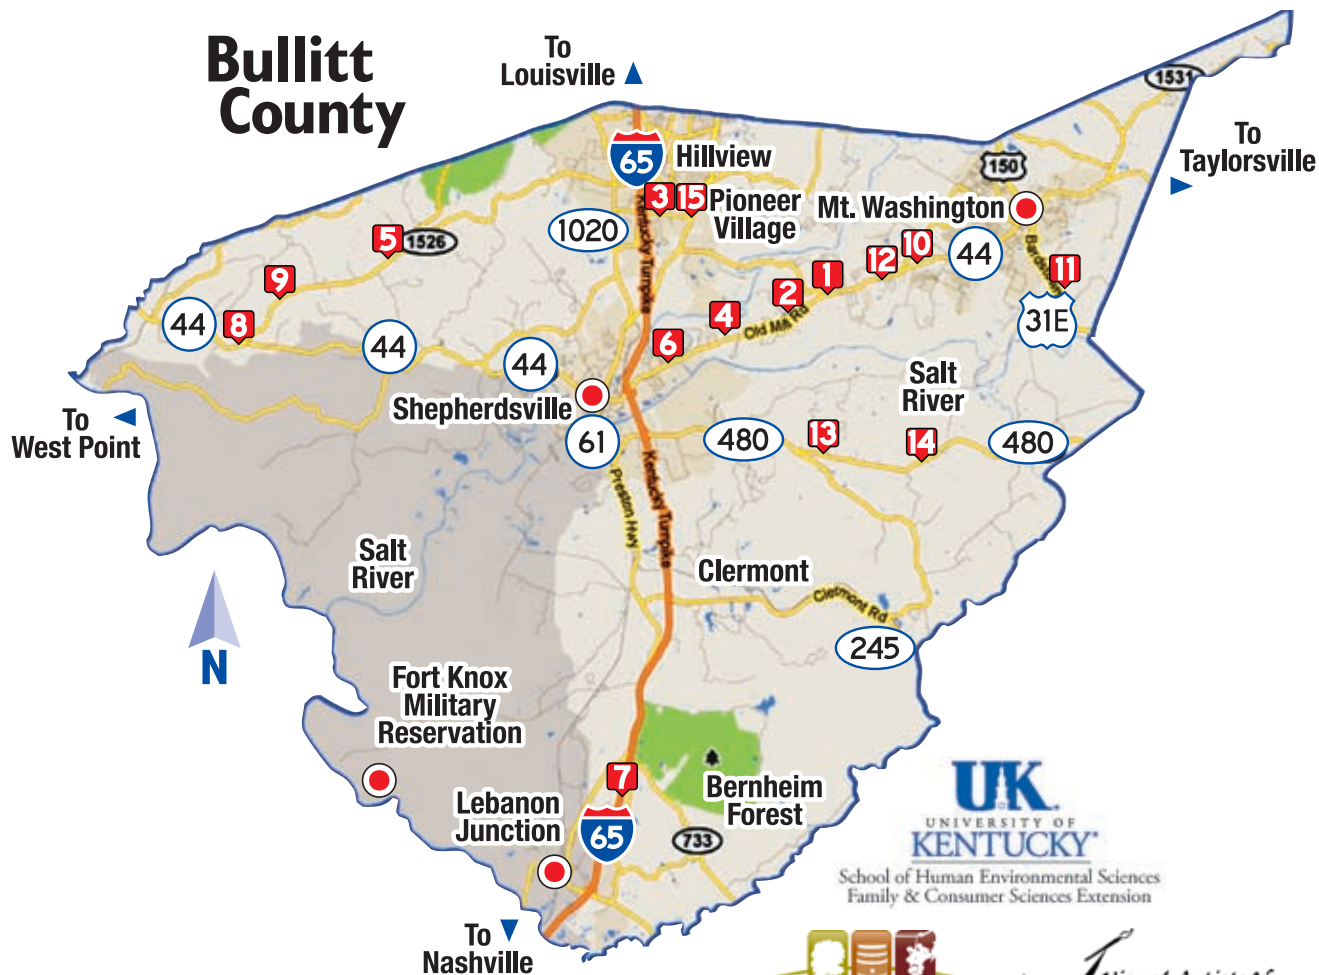

**13. FLYING GEESE**  
 Bobbie & Wa Rouse  
 3940 Cedar Creek Road (mile marker 4)  
 Shepherdsville, KY 40165  
 N37° 58.624' W 85° 38.640"

**14. MONKEY WRENCH**  
 Bill Bleemel  
 7507 Cedar Grove Road  
 Shepherdsville, KY 40165  
 N37° 58.200' W 85° 34.966"

**15. 4-H CLOVER**  
 Jim Robards  
 395 West Hebron Lane  
 Shepherdsville, KY 40165  
 N 38° 3.070' W 85° 41.285'

*Bullitt County is in north central Kentucky near Elizabethtown, Bardstown, Fort Knox, adjacent to and south of Louisville, Kentucky. Major cities are Shepherdsville, Mt. Washington, Lebanon Junction and Hillview.*

# The Barn Quilts of Bullitt County

*This brochure is a driving tour for the Barn Quilt Trail in Bullitt County.*

*Painted by members of the community, these quilts honor our heritage of family, farming and quilting.*

*Come drive the back roads of Bullitt County and enjoy our Barn Quilt trail.*

**1. DRESDEN PLATE**  
 Tom Givhan  
 5833 Hwy 44 East  
 Shepherdsville, KY 40165  
 N 38° 01.434' W 85° 37.446'

**4. CAT BLOCK**  
 Joe & Mary Sue Bleemel  
 3535 Hwy 44 East  
 Shepherdsville, KY 40165  
 N 38° 00.627' W 85° 39.619'