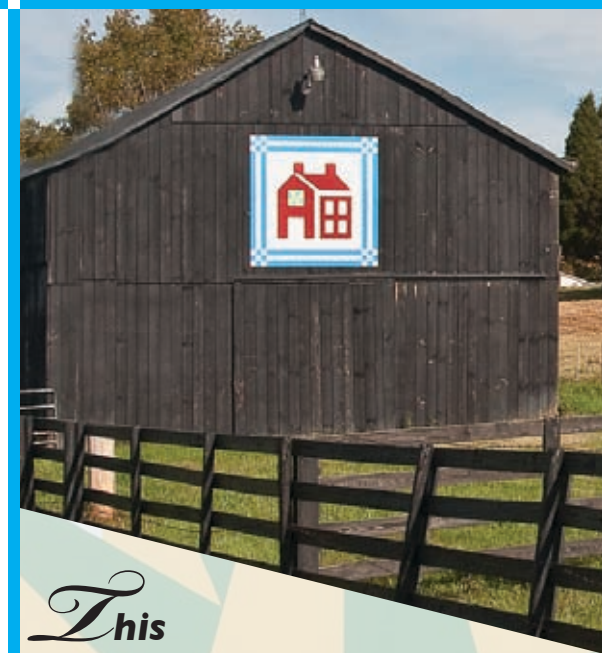

The Barn Quilts of Bullitt County

This brochure is a driving tour for the Barn Quilt Trail in Bullitt County.

Painted by members of the community, these quilts honor our heritage of family, farming and quilting.

Come drive the back roads of Bullitt County and enjoy our Barn Quilt trail.